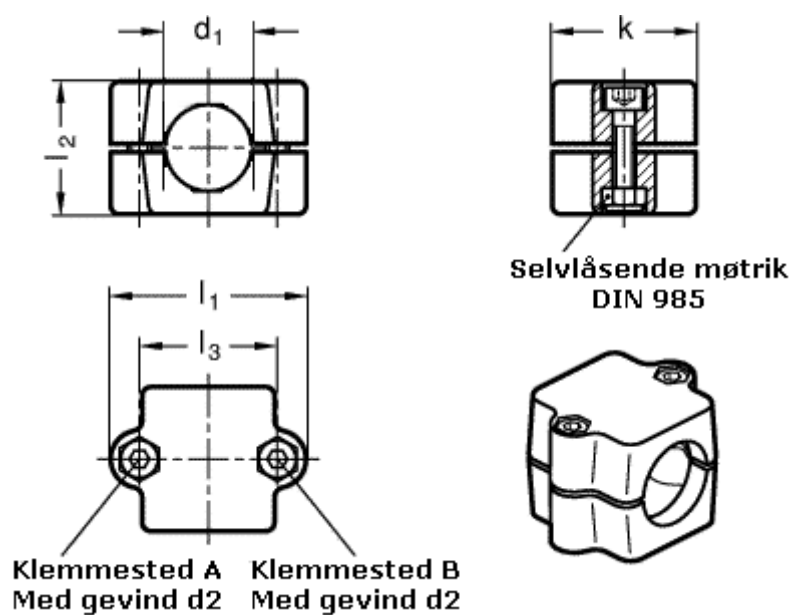

Article number: 20241B50462SW
Description: E+G Tube connector
GN 241-B50-46-SW

Measures

d1 = 50
d2 = M10
k = 76
l1 = 98
l2 = 70
l3 = 73